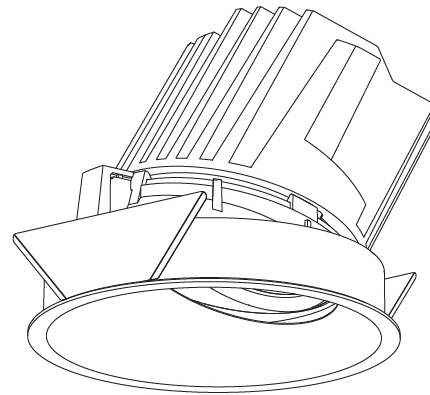

PHYSICAL

Shape: Round
Diameter (mm): 139
Diameter (in): 5 1/2
Height (mm): 126
Height (in): 4 15/16
Ceiling Thickness (mm): 10 / 12.5 / 15
Ceiling Thickness (in): 3/8 or 1/2 or 9/16
Min. Recessing Depth (mm): 140
Min. Recessing Depth (in): 5 1/2
Light Distribution: Adjustable / Asymmetric
Weight (kg): 0.816
Weight (lbs): 1.8
Fixture Finish: SSR / BKV / CWI / CRY / HAB / UFT / ITA / RUA / FTG / MYG / LOD / PUS / FRO / FUP / KIA / POP / BLS / SPG / MEY / GOH / GUM / CHC / COM / ABZ / JAG / OBR / MOS / ROR
Fixture Material: Aluminum Die Cast
Cut-out Measurements: 130mm / 5 1/8"

ELECTRICAL

Lamp Type: LED (Zhaga Standard)
Input Wattage (W): 28.6
Total Output Wattage (W): 26
Dimming: Tri-Mode (Non-Dimming and Phase Dimming (120Vac only) and 0-10V Dimming)
Driver Included: No
Driver Location: Recessed Housing
Driver Type: Constant Current - Universal
Driver Class: Class 2
Housing: See components
Input Voltage (V): 120 - 277
Constant Current (MA): 700

LED

Number of LEDs: 1
Color Temperature (°K): 2700 / 3000 / 3500 / 4000
Max. Delivered Lumen (lm): 2320 / 2380 / 2499 / 2550
Nominal Lumen (lm): 3210 / 3290 / 3459 / 3530
CRI: >90 CRI
Lamp Life (hrs): 50000

OPTICAL

Reflector: 20 / 25 / 40
Adjustability: Fixed

RATINGS AND CERTIFICATIONS

Certified By: Certified for North American Standards
IP rating: IP20