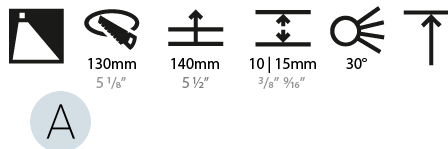

OPTICAL

Reflector°: 10
 Adjustability: Fixed

RATINGS AND CERTIFICATIONS

Certified By: Certified for North American Standards
 IP rating: IP20

Ø 125mm 4 15/16"

Ø 139mm 5 1/2"

BIONIQ ROUND WALLWASH RECESSED

A35344-